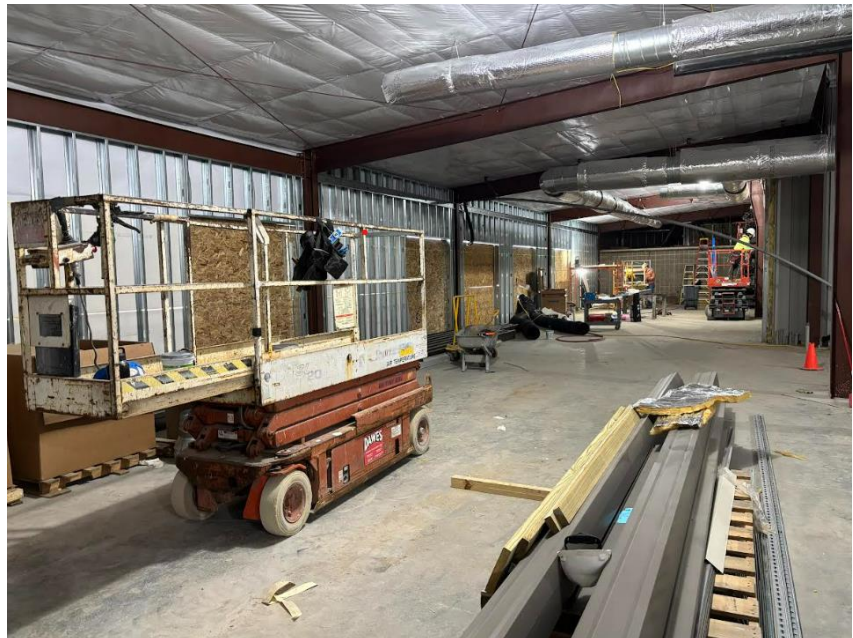

## SNEAK PEEK

- Bachmann Construction and its subcontractors are working hard and fast to meet our June 1<sup>st</sup> opening day deadline.

- Custom Ice will be installing the new rink and its support systems starting on January 13<sup>th</sup>.
- That process will take about six to eight weeks.